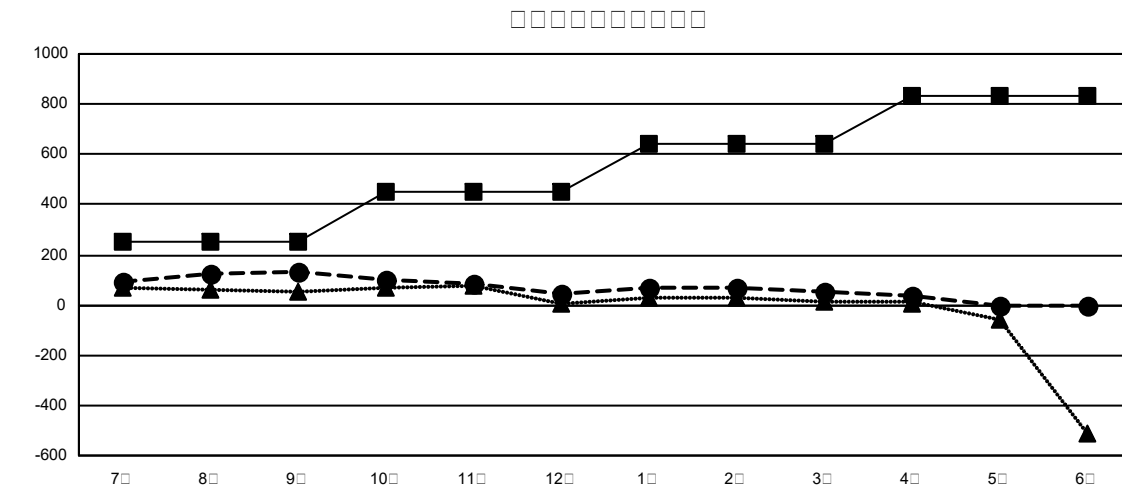

GMT MONTHLY MEMBERSHIP PROGRESS REPORT

Results as of: 5/31/2020

Multiple District 332

LOCATION: JAPAN

GMT: OPEN

GMT 5 - J

2019-2020				
Category	7/8/9	10/11/12	1/2/3	4/5/6
7/8/9	0	0	0	0
10/11/12	1	0	0	0
1/2/3	1	0	0	0
4/5/6	4	0	0	0

2019-2020				
Category	7/8/9	10/11/12	1/2/3	4/5/6
7/8/9	253	325	173	
10/11/12	198	98	177	
1/2/3	188	141	132	
4/5/6	193	31	46	

0	
59	
0	
469	
528	

214 CLUBS OF 339
5,149
2,798

8,546 (73.27%)
3,117 (26.73%)
5,149
2,798