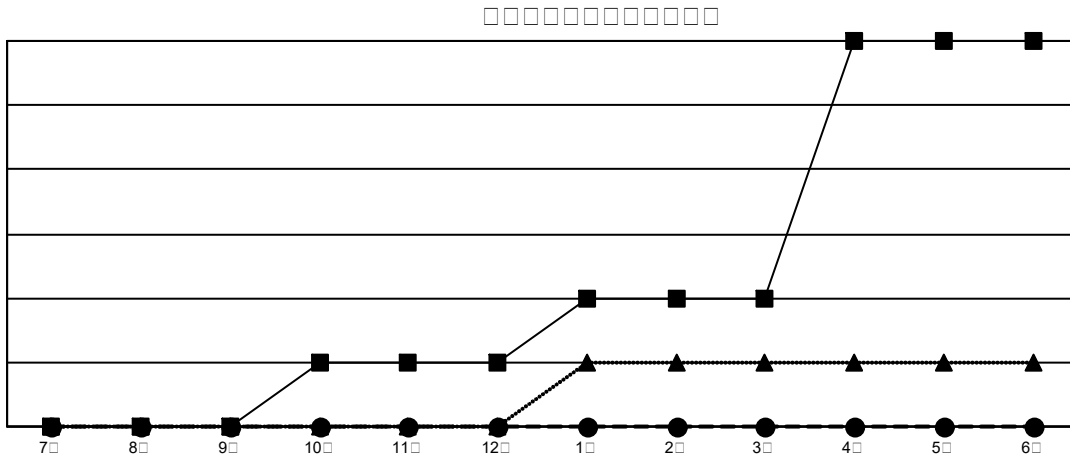

GMT MONTHLY MEMBERSHIP PROGRESS REPORT

Results as of: 5/31/2020

Multiple District 332

LOCATION: JAPAN

GMT: OPEN

GMT 5 - J

2019-2020				
Category	7/8/9	10/11/12	1/2/3	4/5/6
7/8/9	0	0	0	0
10/11/12	1	0	0	0
1/2/3	1	0	0	0
4/5/6	4	0	0	0

2019-2020				
Category	7/8/9	10/11/12	1/2/3	4/5/6
7/8/9	253	325	173	
10/11/12	198	98	177	
1/2/3	188	141	132	
4/5/6	193	31	46	

0	
59	
0	
469	
528	

214 CLUBS OF 339
5,149
2,798

8,546 (73.27%)
3,117 (26.73%)
5,149
2,798